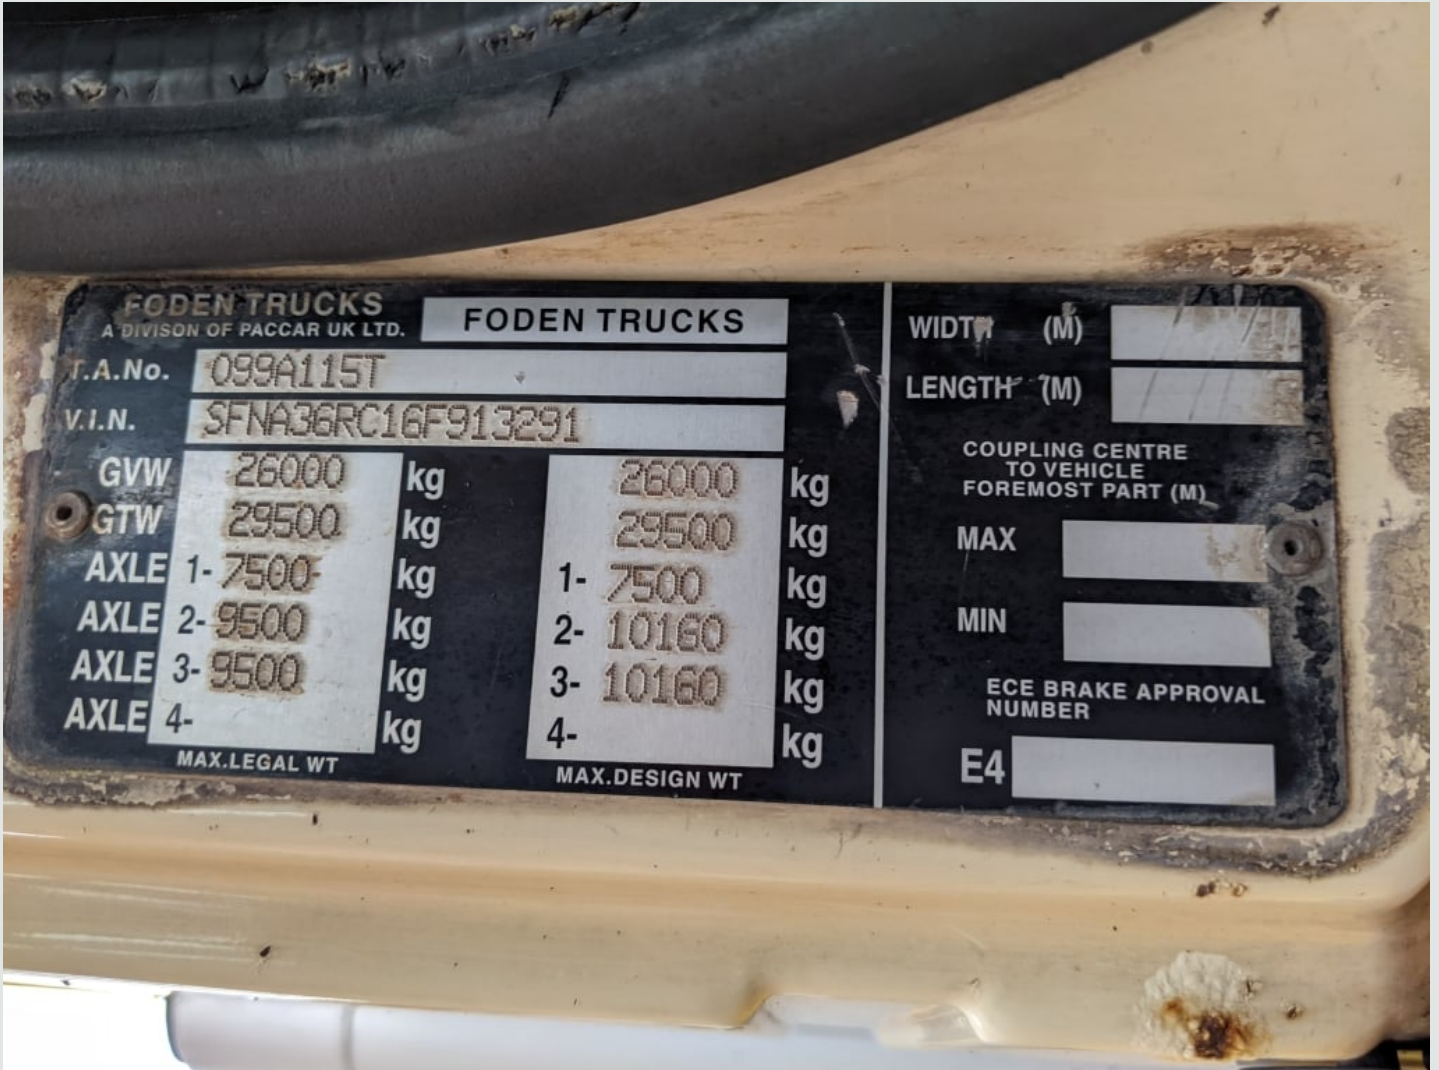

Tippers

Ref: 29807

FODEN ALPHA 6X4 ALUMINIUM INSULATED
TIPPER - 2006 - WA06 AHC

Sold

DESCRIPTION

Make	Foden	Registration Number	WA06 AHC
First Registered	30/03/2006	Chassis Number	SFNA3GRC16F913291
Engine Class	Euro 3	Mileage (Kms)	800,756 Kms
Gearbox	Manual	MOT	Expired

DETAILS

Foden Alpha Series Day Cab.
Cummins ISME 345 Bhp Turbo Air To Air Charge Cooled Euro 3 Engine.
ZF 16 Speed Syncromesh Manual Gearbox C/w Retarder.
Rockwell Drive Axles C/w Diff/Cross Locks.
Foden Rubber Drive Axle Suspension.
Wilcox Aluminium Insulated Tipping Body C/w Single Piece Tailgate, Front Gantry And Steps.
Harsh Underfloor Tipping Ram.
Vertical Exhaust System.
Aluminium Fuel Tank.
Alcoa Aluminium Wheels.
Cab Roof Mounted Amber Beacons.
PVCU Vertical Engine Air Intake.
Air Suspended Drivers Seat C/w Adjustable Lumbar Support.
Electric Passenger Window.
RDS Radio/CD Player.
Heated Mirrors.
Pop Up Sunroof.
Air Conditioning (Not Teted).
Dip 4 Drivers Display System.
Adjustable Headlamp Level Control.
Cruise Control.
Rear Cab Window.
Plated Weight : 26,000 Kgs.
Design Weight : 26,000 Kgs.
Vehicle Height : 3.7 Mtrs.
Vehicle Width : 2.5 Mtrs.
Vehicle Length : 8.0 Mtrs.
Tested Until End: Expired
Mileage As Shown : 800,756 Kms.
Analogue Tachograph.
Registration Number: WA06AHC
Spec Number: 29807